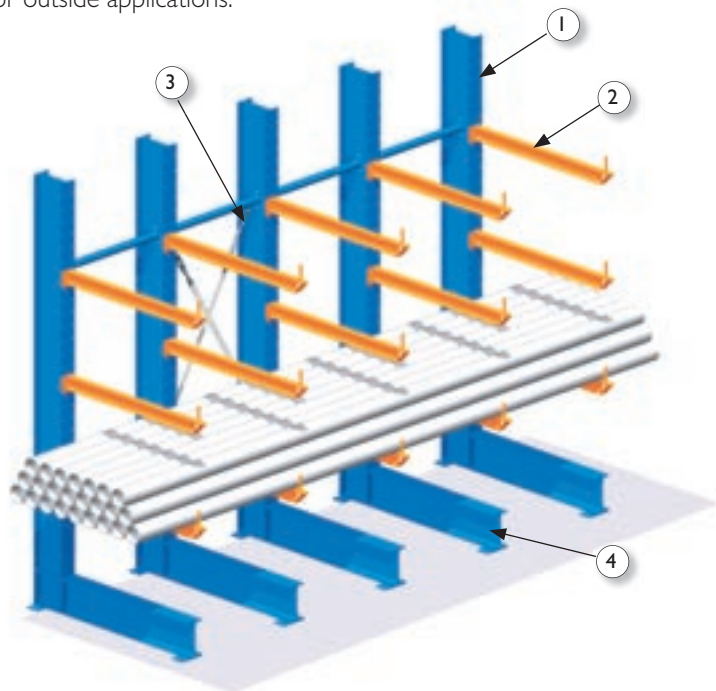

D1. Cantilever racking

D1. Cantilever racking

Kanti-Stow

KANTI-STOW offers a complete range of cantilever racking systems for the storage of long goods.

For loads varying from 50 to 2500 kg per cantilever arm and for most types of long goods an optimised storage solution can be provided.

Typical long goods are metal and plastic tubes, wooden boards, hot rolled steel profiles, ...

The construction is made of hot rolled steel profiles (HEA or IPE) in various sizes.

The standard finish is a high quality epoxy polyester powder coating for inside applications or a hot galvanised coating for outside applications.

TECHNICAL CHARACTERISTICS

- The column and foot are welded or bolted together.
- The cantilever racks can be used single or double sided.
- Column heights of up to 9 meter, perforated every 100mm (or 50mm optional).
- Suitable for forklift and crane handling.
- Ground guidance can be provided as an option.
- The beams are bolted and adjustable per 100mm, corresponding with the sizes of the stored goods.
- Arm lengths from 600 to 2500mm.