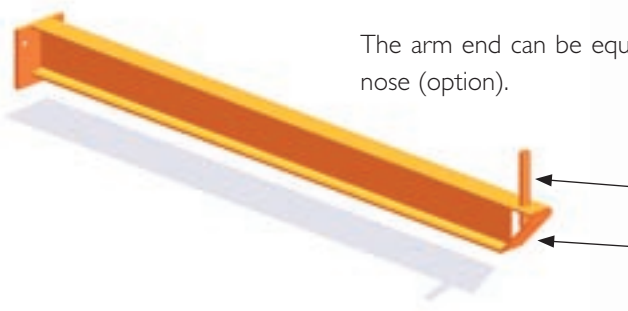

Typical long goods are metal and plastic tubes, wooden boards, hot rolled steel profiles, ...

The construction is made of hot rolled steel profiles (HEA or IPE) in various sizes.

The standard finish is a high quality epoxy polyester powder coating for inside applications or a hot galvanised coating for outside applications.

TECHNICAL CHARACTERISTICS

- The column and foot are welded or bolted together.
- The cantilever racks can be used single or double sided.
- Column heights of up to 9 meter, perforated every 100mm (or 50mm optional).
- Suitable for forklift and crane handling.
- Ground guidance can be provided as an option.
- The beams are bolted and adjustable per 100mm, corresponding with the sizes of the stored goods.
- Arm lengths from 600 to 2500mm.